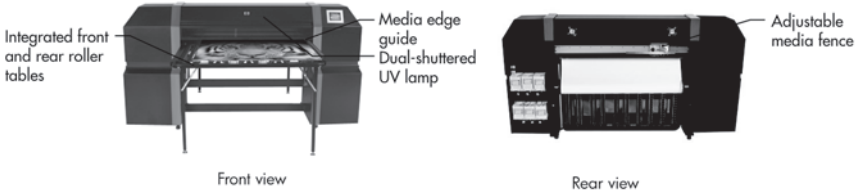

Model specifications and schematic (continued)

H35500 (CH105A)

Shipping Weight 894 lb

¹ RIP dependent.

HP Designjet H35000 Series

Supplies and accessories

For complete supplies information please visit www.hp.com/supplies.

Ink

- HP 788 Black Ink Cartridge CH119A
- HP 788 Cyan Ink Cartridge CH116A
- HP 788 Light Cyan Ink Cartridge CH120A
- HP 788 Light Magenta Ink Cartridge CH121A

- HP 788 Magenta Ink Cartridge CH117A
- HP 788 Yellow Ink Cartridge CH118A
- HP 1-liter UV Printhead Flush CH122A

Other

- HP RIP Software CH225A

- Onyx® Postershop® RIP Software CH228A
- Onyx® Production House RIP Software CH229A
- HP UV Replacement Bulb CH231A
- HP Floor Switch CH233A

Additional information

Sales

- www.designjet.hp.com
- Data Sheet 4AA1-7095ENW

Technical Support

- www.hp.com/support

Services

- <http://www.hp.com/go/services>

Third-party solutions

- www.hpgsc.com

Reseller

- <http://hp.com/partners/us>

Supplies and accessories

- www.hp.com